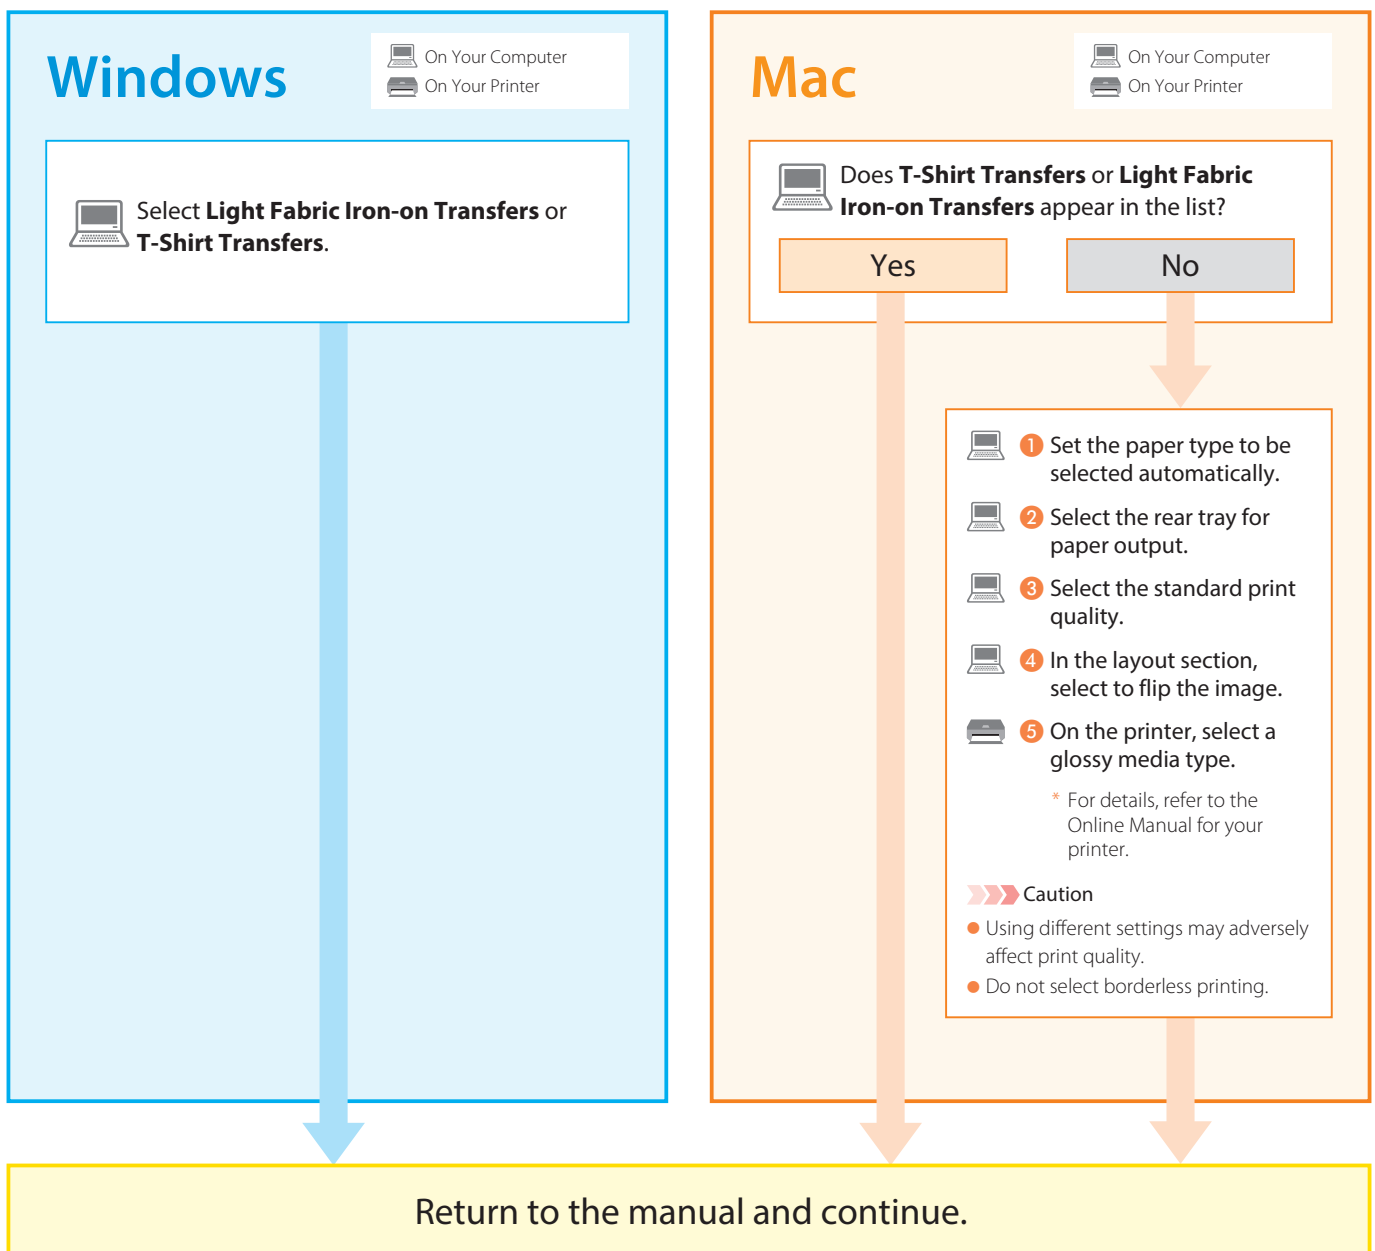

# Light Fabric Iron-on Transfers LF-101

Thank you for purchasing Canon Light Fabric Iron-on Transfers LF-101.

## ■ If Print Settings Options Are Not Available

First, check the following:

## ■ To transfer on both sides of a T-shirt

If transferring images on the front (chest) and back (rear) of a T-shirt, remove the backing paper after completing transfer on both sides.