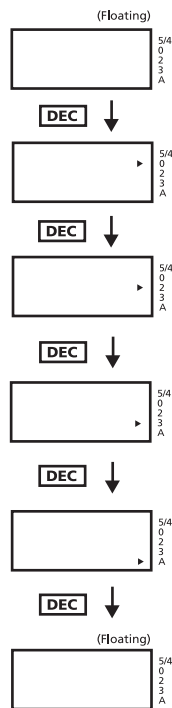

CALCULATION EXAMPLE

	Calculation	Operation	Display 1234567890.12	
+ - x ÷	▼ MIXED 2 x 2 = 3 -7 x 8 = -63 (2+4) ÷ 3 x 8.1 = 16.2	(Set to 2) (Set to Round-off) 2 2 3 7 8 9 2 4 3 8 1	((0.) ((6.00) ((-63.00) ((16.20)	
	▼ CONSTANT 2+3=5 4+3=7 1-2=-1 2-2=0 5x3=15 5x4=20 6÷3=2 9÷3=3	2 3 4 3 1 2 2 2 5 3 5 4 6 3 9 3	((5.00) ((7.00) ((-1.00) ((0.00) ((15.00) ((20.00) ((2.00) ((3.00)	
	▼ POWER, FRACTION 3² = 27 1/2 = 0.5	3 2	((27.00) ((0.50)	
	▼ SQUARE ROOT √3 = 1.73205080756	3	((1.73205080756)	
DEC	▼ ADD MODE $12.55+$15.75-$5.30=$23.00	(Set to A) 1255 1575 530	((23.00)	
	▼ FLOATING MODE 8÷3x3.7+9=18.8666666666	(Set to Floating) 8 3 3 7 9	((18.8666666666)	
5/4	▼ ROUND-DOWN 11÷3=3.6666666666	(Set to 2) (Set to Round-down) 11 3	((3.66)	
	▼ ROUND-OFF 11÷3=3.6666666666	(Set to Round-off) 11 3	((3.67)	
%±	▼ PERCENTAGE 200+(200x20%)=240 200-(200x20%)=160	200 20 200 20	((240.00) ((160.00)	
	GT	▼ GRAND TOTAL 30 x 40 = 1,200 +) 50 x 60 = 3,000 4,200 +) 235 x 35 = 8,225 12,425	 30 40 50 60 235 35 (Recall Grand Total) (Clear Grand Total)	((0.) (GT 1200.00) (GT 3000.00) (GT 4200.) (GT 8225.00) (GT 12425.) ((12425.)
M± M=		▼ MEMORY 3 x 4 = 12 -) 6 ÷ 0.2 = 30 -18 +) 200 182	 3 4 6 0 2 200 (Recall Memory) (Clear Memory)	((0.) (M 12.00) (M 30.00) (M -18.) (M 200.00) (M 182.) ((182.)
		▼ OVERFLOW 123456789x78900= 9740740652100 (ERROR) ↓ 6÷0=0 (ERROR)	123456789 78900 0	((E 9.74074065210) ((E 9.74074065210) ((E 0.) ((E 0.)

Decimal point selection

POWER SUPPLY

This calculator comes with a dual power source. Generally, under normal room lighting, the calculator is powered by a built-in solar cell. When the light level drops below a certain point, it will automatically switch over to battery power. The lithium battery is long lasting, however the battery life will depend on usage. When the battery is exhausted, you can still use the solar cell to power the calculator.

(Note: Do not attempt to change the battery. Please have a Canon Service Center technician change the battery.)

- Electromagnetic interference or electrostatic discharge may cause the display to malfunction or the contents of the memory to be lost or altered. Should this occur, use the tip of a ball point pen (or similar sharp object) to press the [RESET] button on the back of the calculator and re-start your calculation from the beginning.

CALCULATING WITH DECIMALS

DEC Decimal Point Selector Key -- Used for designating the decimal point position for calculation result. Each time **DEC** is pressed, the decimal point indicator will be shifted between 0 2 3 A. Floating calculation are performed when there is no indicator on LCD display.

A (Add-mode) -- Addition and subtraction are performed with an automatic 2-digit decimal. It is convenient for currency calculation.

5/4 Rounding Key -- Used for rounding the result to a pre-selected number of decimals. The round-down function are performed when there is no indicator on LCD display.

OVERFLOW FUNCTIONS

In the following case, "E" will be shown on the display. The keyboard is electronically locked, and further operation is impossible. Press to clear the overflow. The overflow occurs when:

1. The result or memory contents exceeds 12 digits to the left of the decimal point.
2. Dividing by "0".

SPECIFICATION

Power Source: Please refer to the product backside.

Automatic power-off function: Approx. 7 minutes

Usable Temperature: 0°C to 40°C (32°F to 104°F)

Dimensions: 140mm (L) x 105mm (W) x 32mm (H) / 5-33/64" (L) x 4-9/64" (W) x 1-17/64" (H)

Weight: 124 g (4.37 oz)

(Subject to change without notices)

CANON ELECTRONIC BUSINESS MACHINES (H.K.) CO., LTD.

17/F., Ever Gain Plaza, Tower One, 82-100 Container Port Road, Kwai Chung, New Territories, Hong Kong

CANON HONG KONG COMPANY LTD.

19/F., The Metropolis Tower, 10 Metropolis Drive, Hungghom, Kowloon

CANON MARKETING (MALAYSIA) SDN BHD.

Block D, Peremba Square, Saujana Resort, Section U2, 40150 Shan Alam, Selangor Darul Ehsan, Malaysia

CANON MARKETING (PHILIPPINES) INC.

Marvin Plaza Building, 2153 Don Chino Roces Avenue, Makati City, Philippines

CANON MARKETING (THAILAND) CO., LTD.

9-10/F., Bangkok City Tower, 179-34-45 South Sathorn Road, Thungmahamek,

Sathorn Bangkok 10120, Thailand

FINTEC CORPORATION

101K1 Giang Vo Str, Dongda, Hanoi, Vietnam

Tel : 844-8 562 437

Fax : 844-8 562 699

E-mail : keyman@fintec-oa.com

Website : http://www.fintec-oa.com

DAI PHONG TRADING CO., LTD.